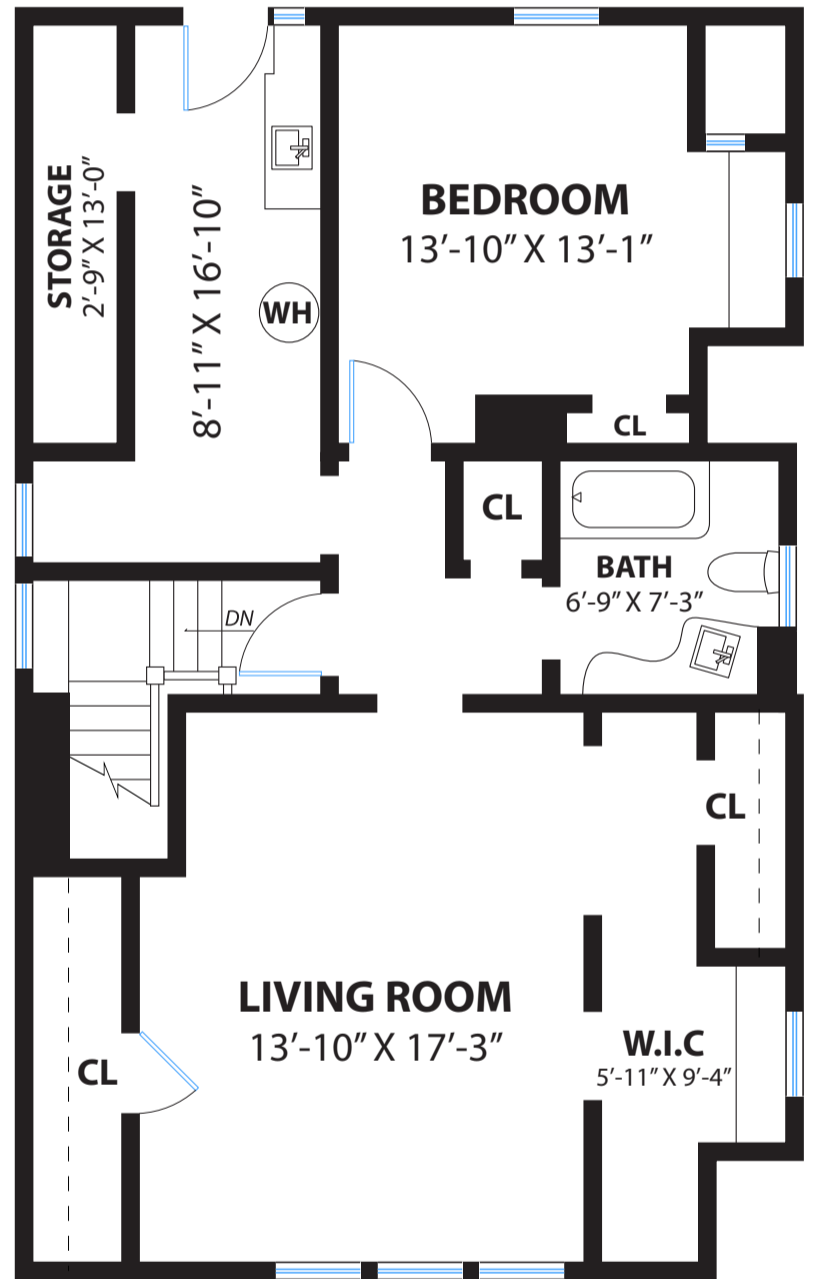

PROPERTY SQ FT INFORMATION

LIVING SPACE: 2071 SQ FT

- * Main House (First Floor): 1134 Sq Ft
- * Main House (Second Floor): 937 Sq Ft

PRESENTED BY : JACKIE CARE
DRE# : 01350486

DISCLAIMER: RENDERING BY OPEN HOMES PHOTOGRAPHY. ALL MEASUREMENTS ARE APPROXIMATE AND MAY NOT BE EXACT.
 DO NOT RELY ON THE ACCURACY OF THIS FLOOR PLAN WHEN DETERMINING THE PRICE OF A PROPERTY OR MAKING DECISIONS
 REGARDING BUYING OR SELLING OF PROPERTIES WITHOUT INDEPENDENT VERIFICATION.