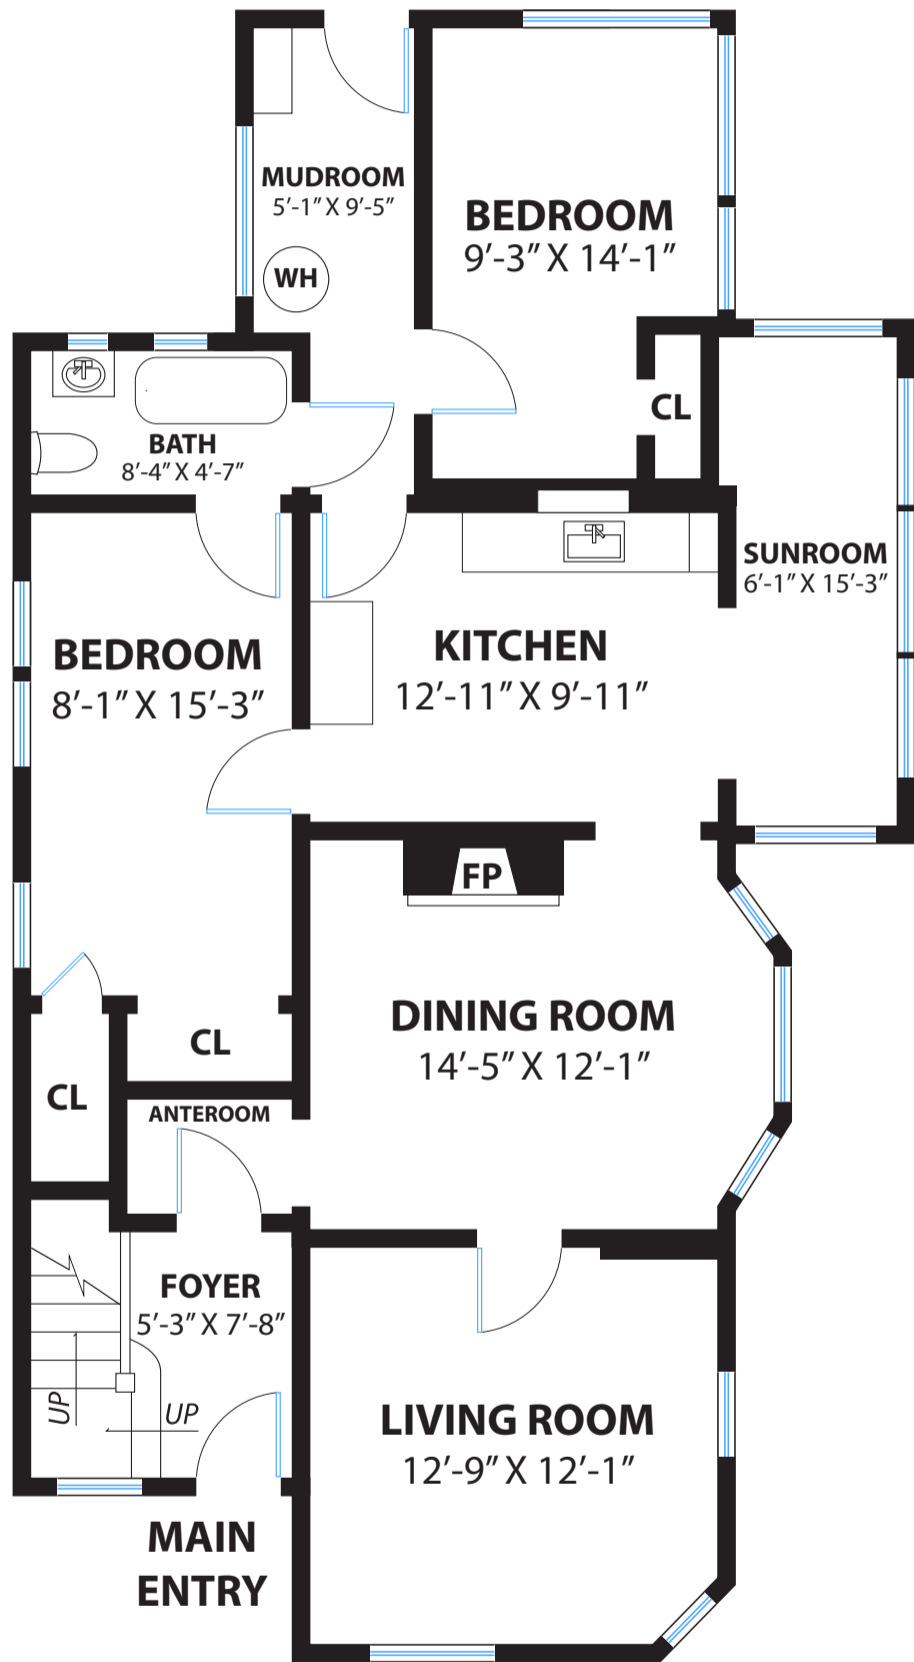

PROPERTY SQ FT INFORMATION

LIVING SPACE: 2071 SQ FT

- * Main House (First Floor): 1134 Sq Ft
- * Main House (Second Floor): 937 Sq Ft

PRESENTED BY : JACKIE CARE
DRE# : 01350486

DISCLAIMER: RENDERING BY OPEN HOMES PHOTOGRAPHY. ALL MEASUREMENTS ARE APPROXIMATE AND MAY NOT BE EXACT.
 DO NOT RELY ON THE ACCURACY OF THIS FLOOR PLAN WHEN DETERMINING THE PRICE OF A PROPERTY OR MAKING DECISIONS
 REGARDING BUYING OR SELLING OF PROPERTIES WITHOUT INDEPENDENT VERIFICATION.